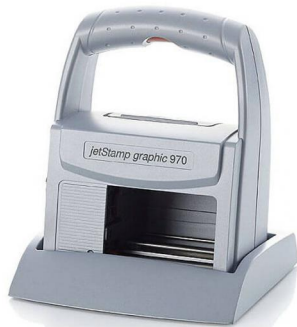

jetStamp graphic 970

Automatic advancing numbering/dating barcode ax. Print area dimensions: (W x H) 65 mm (2 ½") x 12.7 mm (½").

Pos.	Sample Prints	Figure size
224	Production Date: 2018-01-29 09:23 Best Before: Dec 2018 Charge No.: 12345678	12.7 mm
225	 <p>jetStamp graphic 970 Barcode, Logo, Text, Datum, Uhrzeit und Nummer REINER</p>	12.7 mm
226	 <p>1234567890128 2021-06-01 15:04</p>	12.7 mm
227	 <p>20210915CODE1280181</p>	12.7 mm

The jetStamp graphic 970 is a hand-held inkjet printer that marks documents and or products simply and quickly. In addition to number, date, time and text, this device can also print graphics and barcodes. With the MP ink, it is also possible to print on non-absorbent surfaces such as metal and plastic. The 970 is mobile, handy and easy to operate and program. It comes complete with its own software and weighs just over 1 pound.

Description

- Number, date, time, text and graphics and barcodes
- Automatic advancing numbering and dating barcode
- Up to four different print images can be stored in the 970
- Print image can be created simply and quickly at the PC and transmitted via USB or Bluetooth
- Since the 970 is operated with rechargeable batteries, it can be taken to the goods to be marked quickly, easily and on the go
- Your choice of regular ink for paper or cardboard or our specially formulated MP ink for marking on non-absorbent surfaces such as metal and plastic
- The MP ink dries quickly, is smear resistant and is great for marking consumer products such as food packaging and bottles
- Max. print area dimensions: (W x H) 65 mm (2 ½") x 12.7 mm (½")

jetStamp graphic 970 - Technical Data

Dimensions (L x W x H):	140 x 160 x 85
Dimensions base station (L x W x H):	155 x 140 x 30
Weight:	approx. 520 g
Print technology:	inkjet
Max. print area dimension (W x H):	65 x 12,7
Max. print speed:	< 1 s/print
Print resolution:	300 dpi
Battery capacity:	up to 1.000 pints